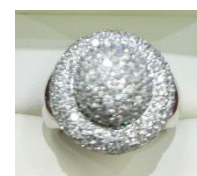

Gala Raffle

*Drawn at the Trish MS Roaring 20s Ball
on 6th November 2021 at Hilton Sydney*

Tickets: \$5 each or 12 tickets for \$50

Prizes:

1st Prize: 18 carat White Gold Diamond Dress Ring, with approximately 155 brilliant cut Diamonds approximately 1.55 carats. Value \$8,000 – donated by Saffo Jewellery. This beautiful Diamond Ring can be resized to fit.

2nd Prize: 18 carat Yellow Gold marquise shaped Golden Citrine and Diamond Dress Ring, with 48 brilliant cut Diamonds approximately 0.30 carats Value \$3,500 – donated by Saffo Jewellery

3rd Prize: Samsung 50" Crystal UHD Smart TV RRP\$1,129 – donated by Niall King OAM

4th Prize: 18 carat Yellow Gold Fancy Lapis Lazuli Ring Value \$1,000 – donated by Saffo Jewellery

5th Prize: Hilton Sydney. One night's accommodation in a Hilton Superior Room, indulging in full buffet breakfast for two at Glass Brasserie – donated by Hilton Sydney *and*